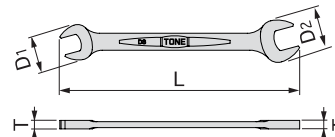

CAUTION

- Use spanner suitably fitted with bolt / nut.
- Do not use with extension pipe etc.

STAINLESS TOOL
TITANIUM TOOL

TOOL SET

TOOL CASE

SOCKET
WRENCH

HEXAGON
WRENCH

T-TYPE
WRENCH

SPANNER
OFFSET WRENCH

SCREWDRIVER

BIT

ADJUSTABLE
WRENCH
PLIERS

SPECIALIZED
CAR EQUIPMENT

CYCLE TOOL

LED LIGHT

OTHER HAND
TOOLS

TORQUE
WRENCH

AIR TOOL